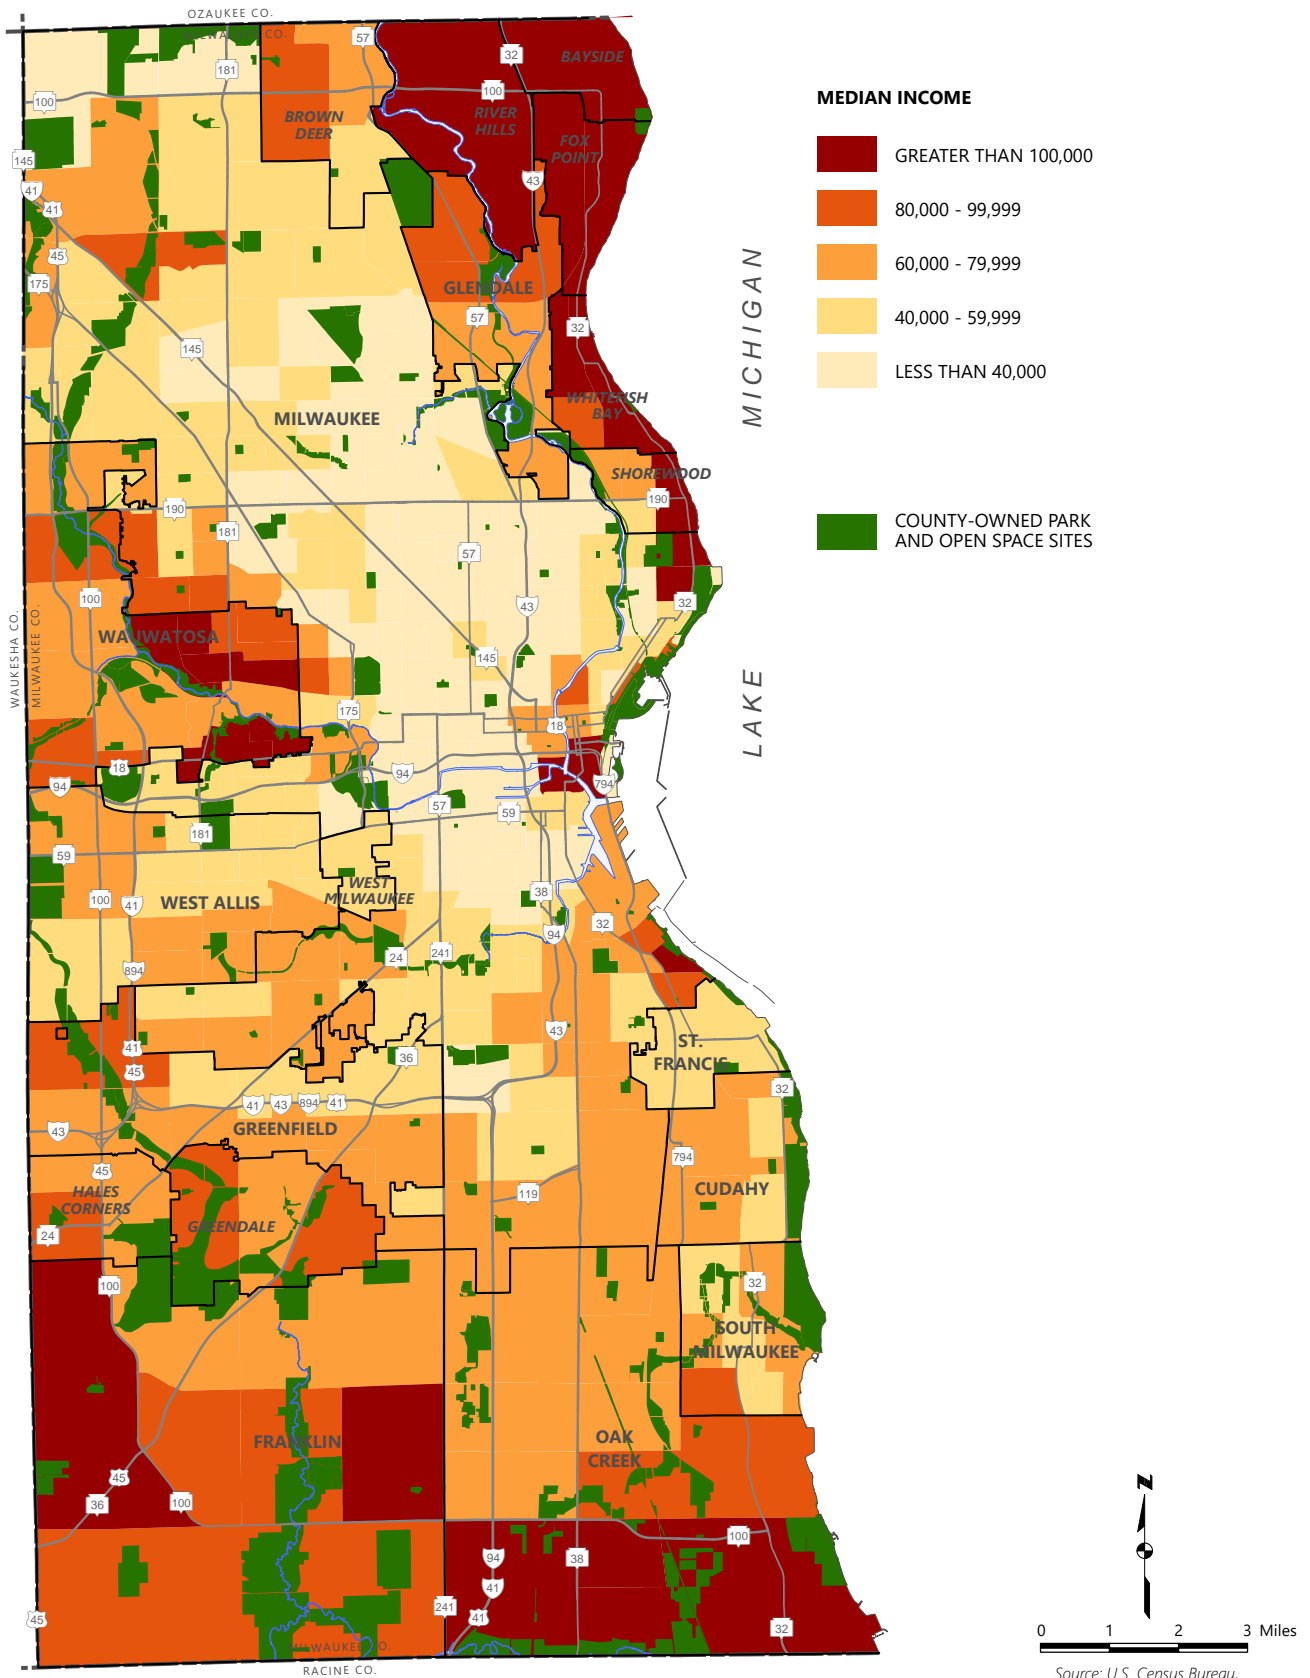

Map C.2
Milwaukee County Medium Income: 2023

Source: U.S. Census Bureau,
Milwaukee County Office of
Emergency Management, and SEWRPC