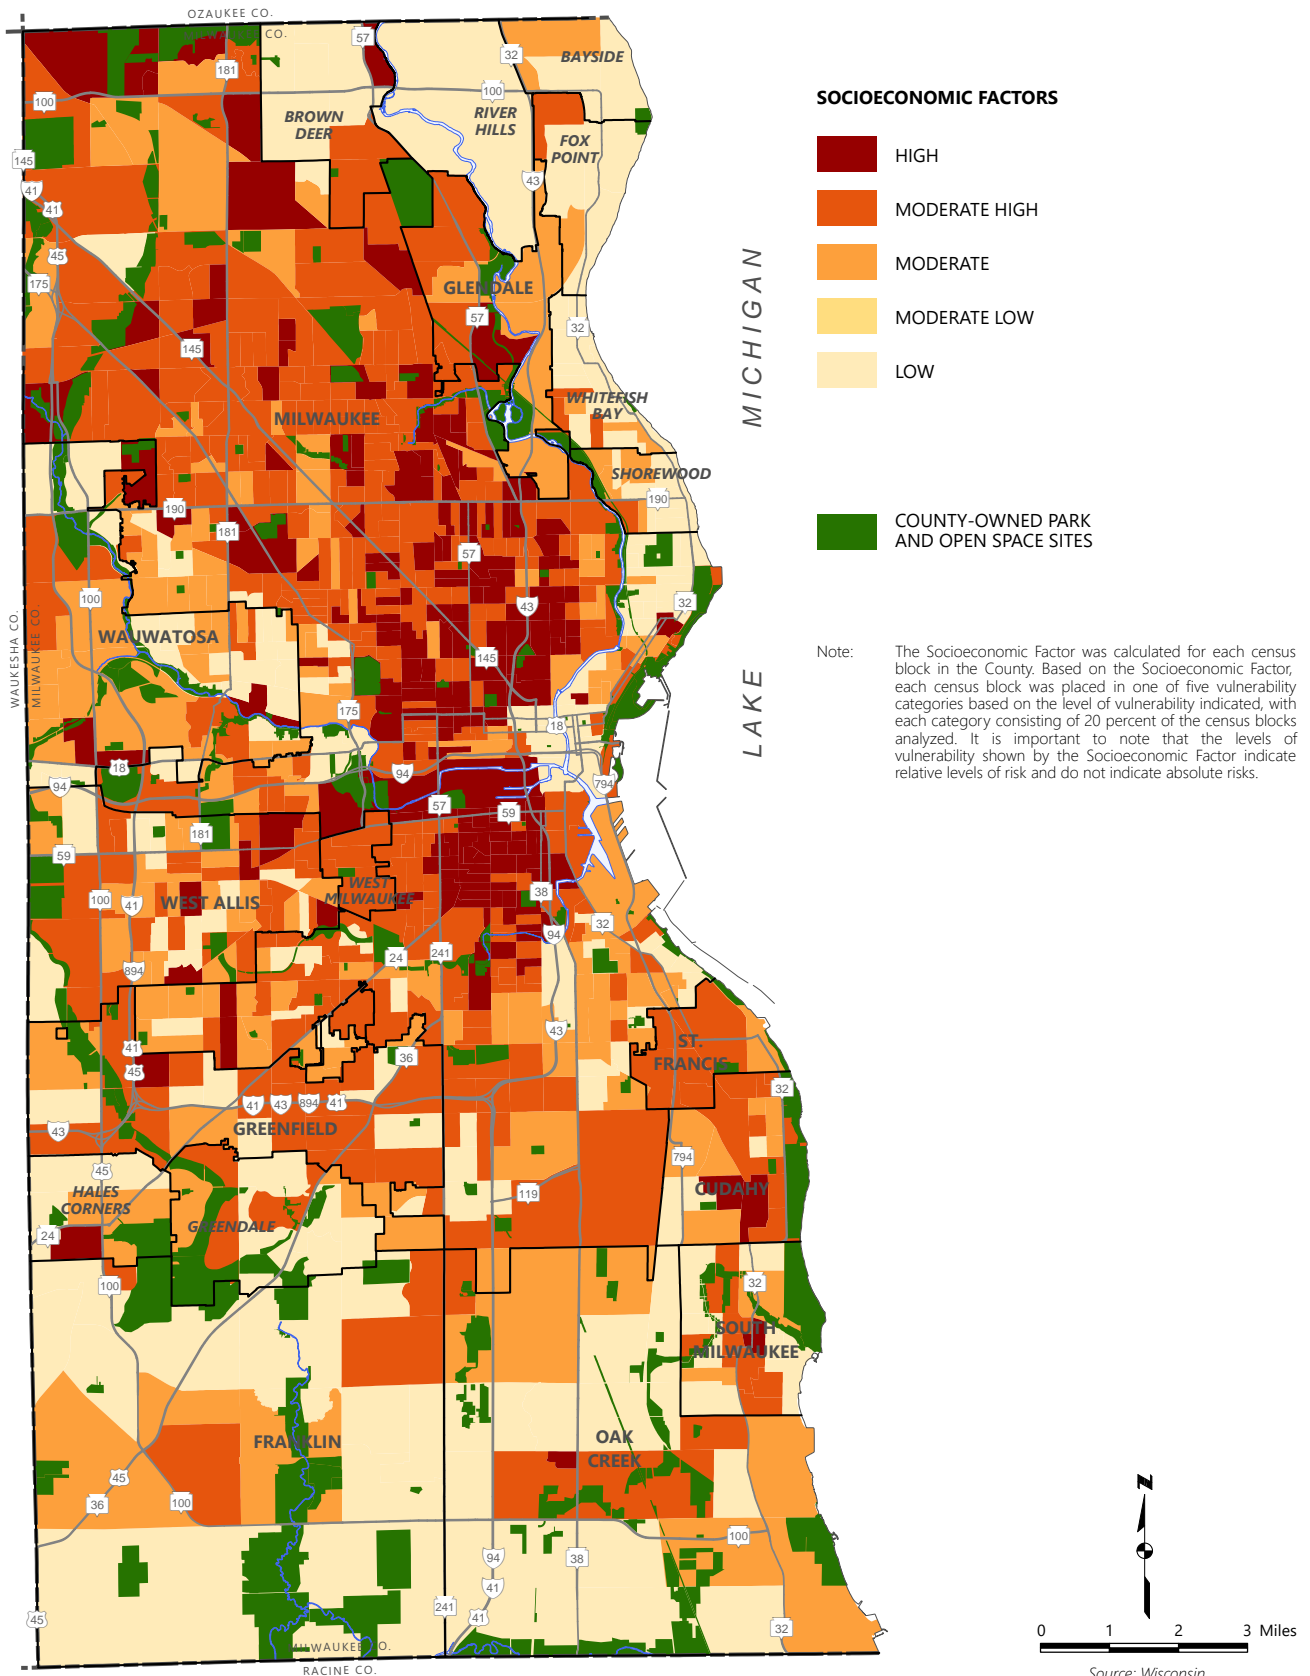

**Map C.1
Milwaukee County Socioeconomic Factors: 2014**