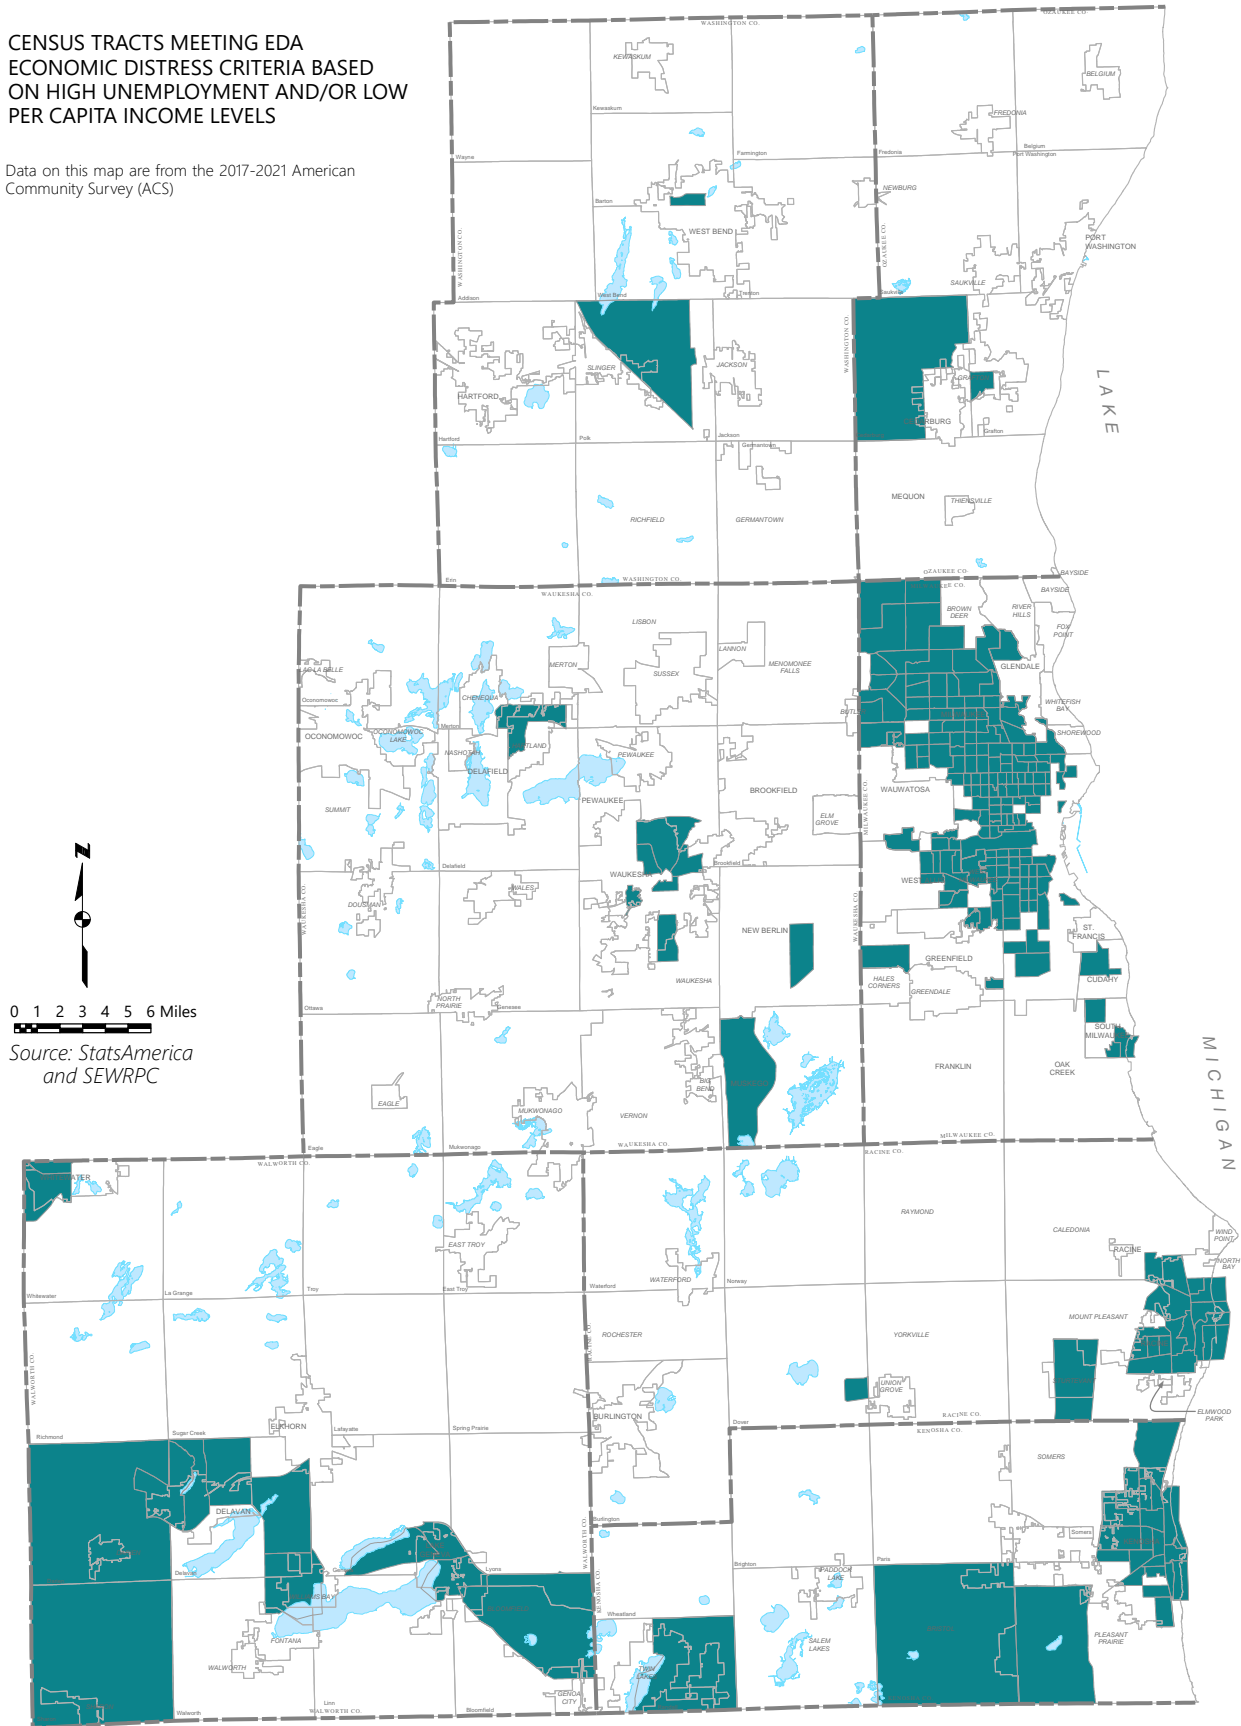

Economically Distressed Areas in Southeastern Wisconsin: 2023

CENSUS TRACTS MEETING EDA ECONOMIC DISTRESS CRITERIA BASED ON HIGH UNEMPLOYMENT AND/OR LOW PER CAPITA INCOME LEVELS

Note: Data on this map are from the 2017-2021 American Community Survey (ACS)

0 1 2 3 4 5 6 Miles
 Source: StatsAmerica and SEWRPC