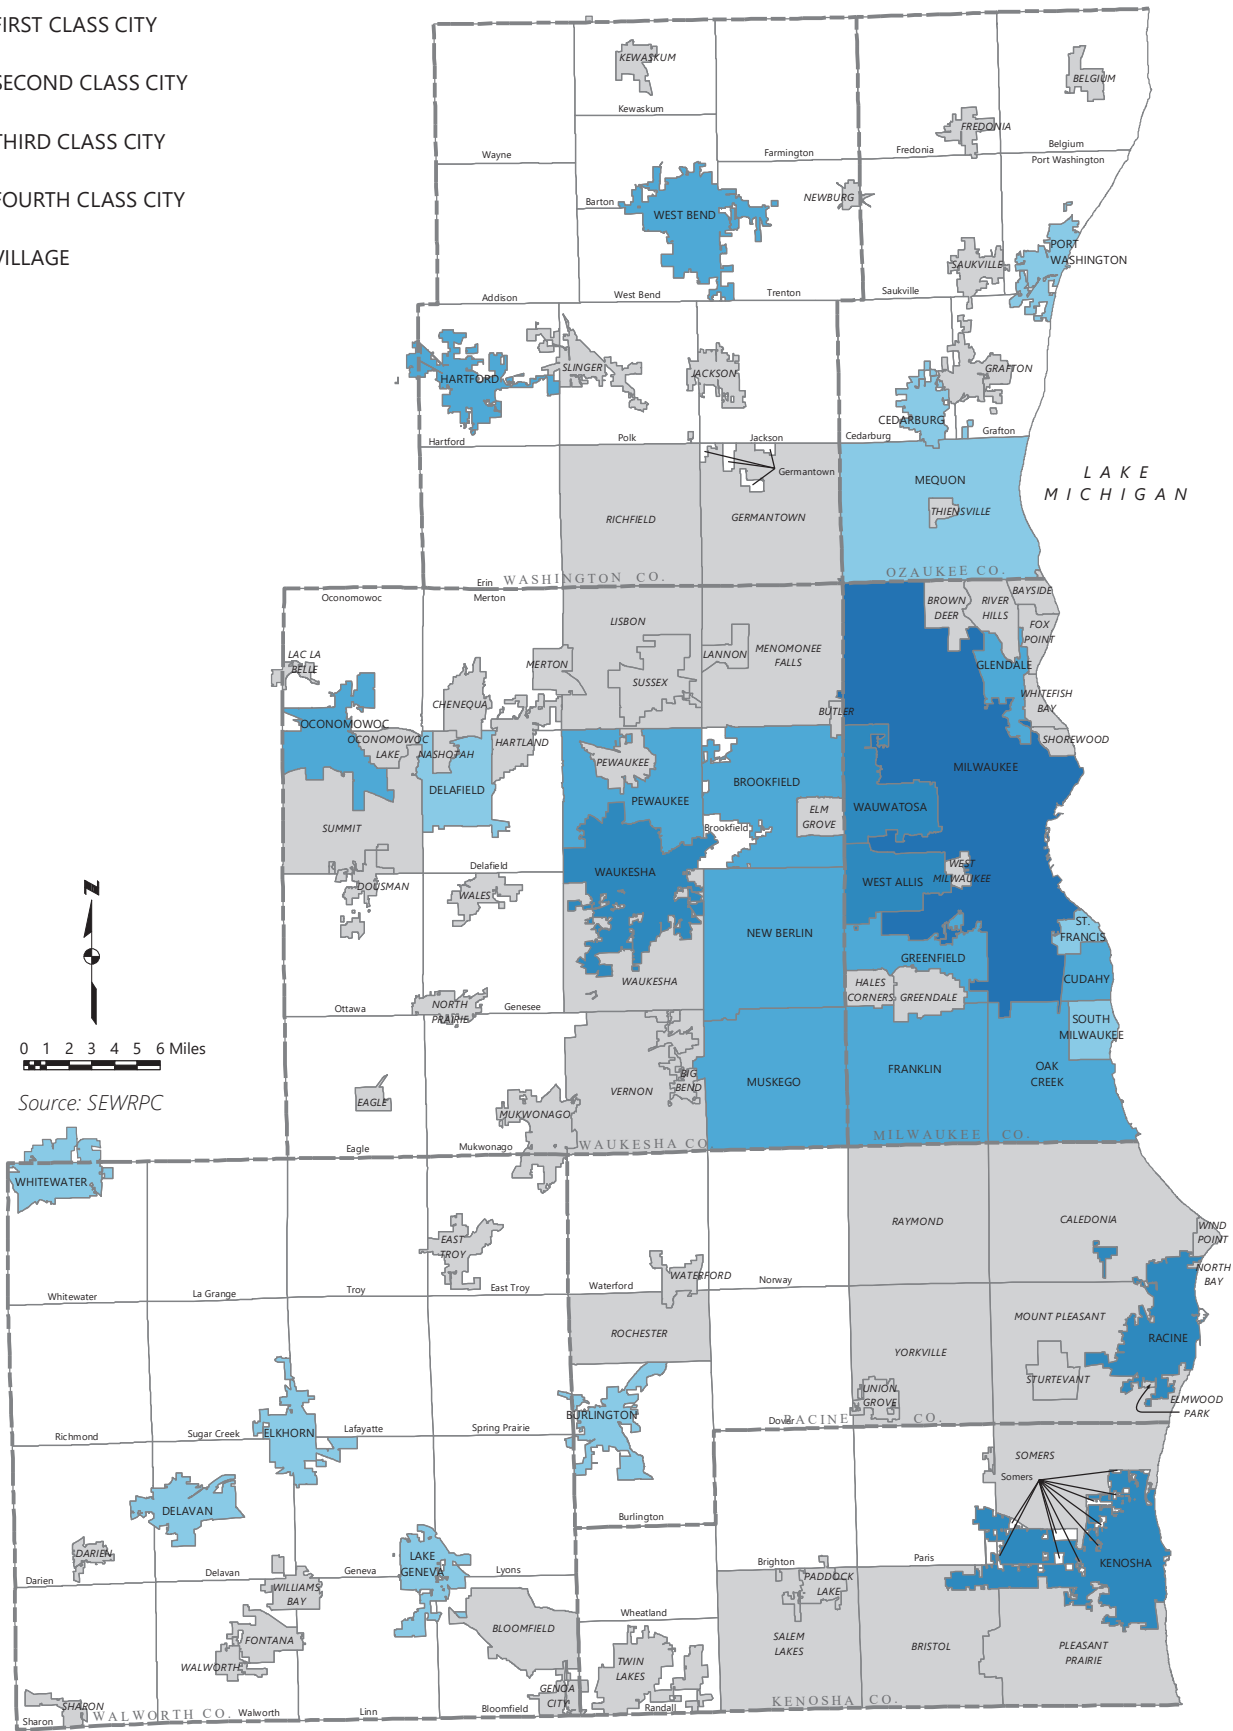

# Classes of Incorporated Municipalities in Southeastern Wisconsin: 2023

- FIRST CLASS CITY
- SECOND CLASS CITY
- THIRD CLASS CITY
- FOURTH CLASS CITY
- VILLAGE

  
 0 1 2 3 4 5 6 Miles  
  
 Source: SEWRPC