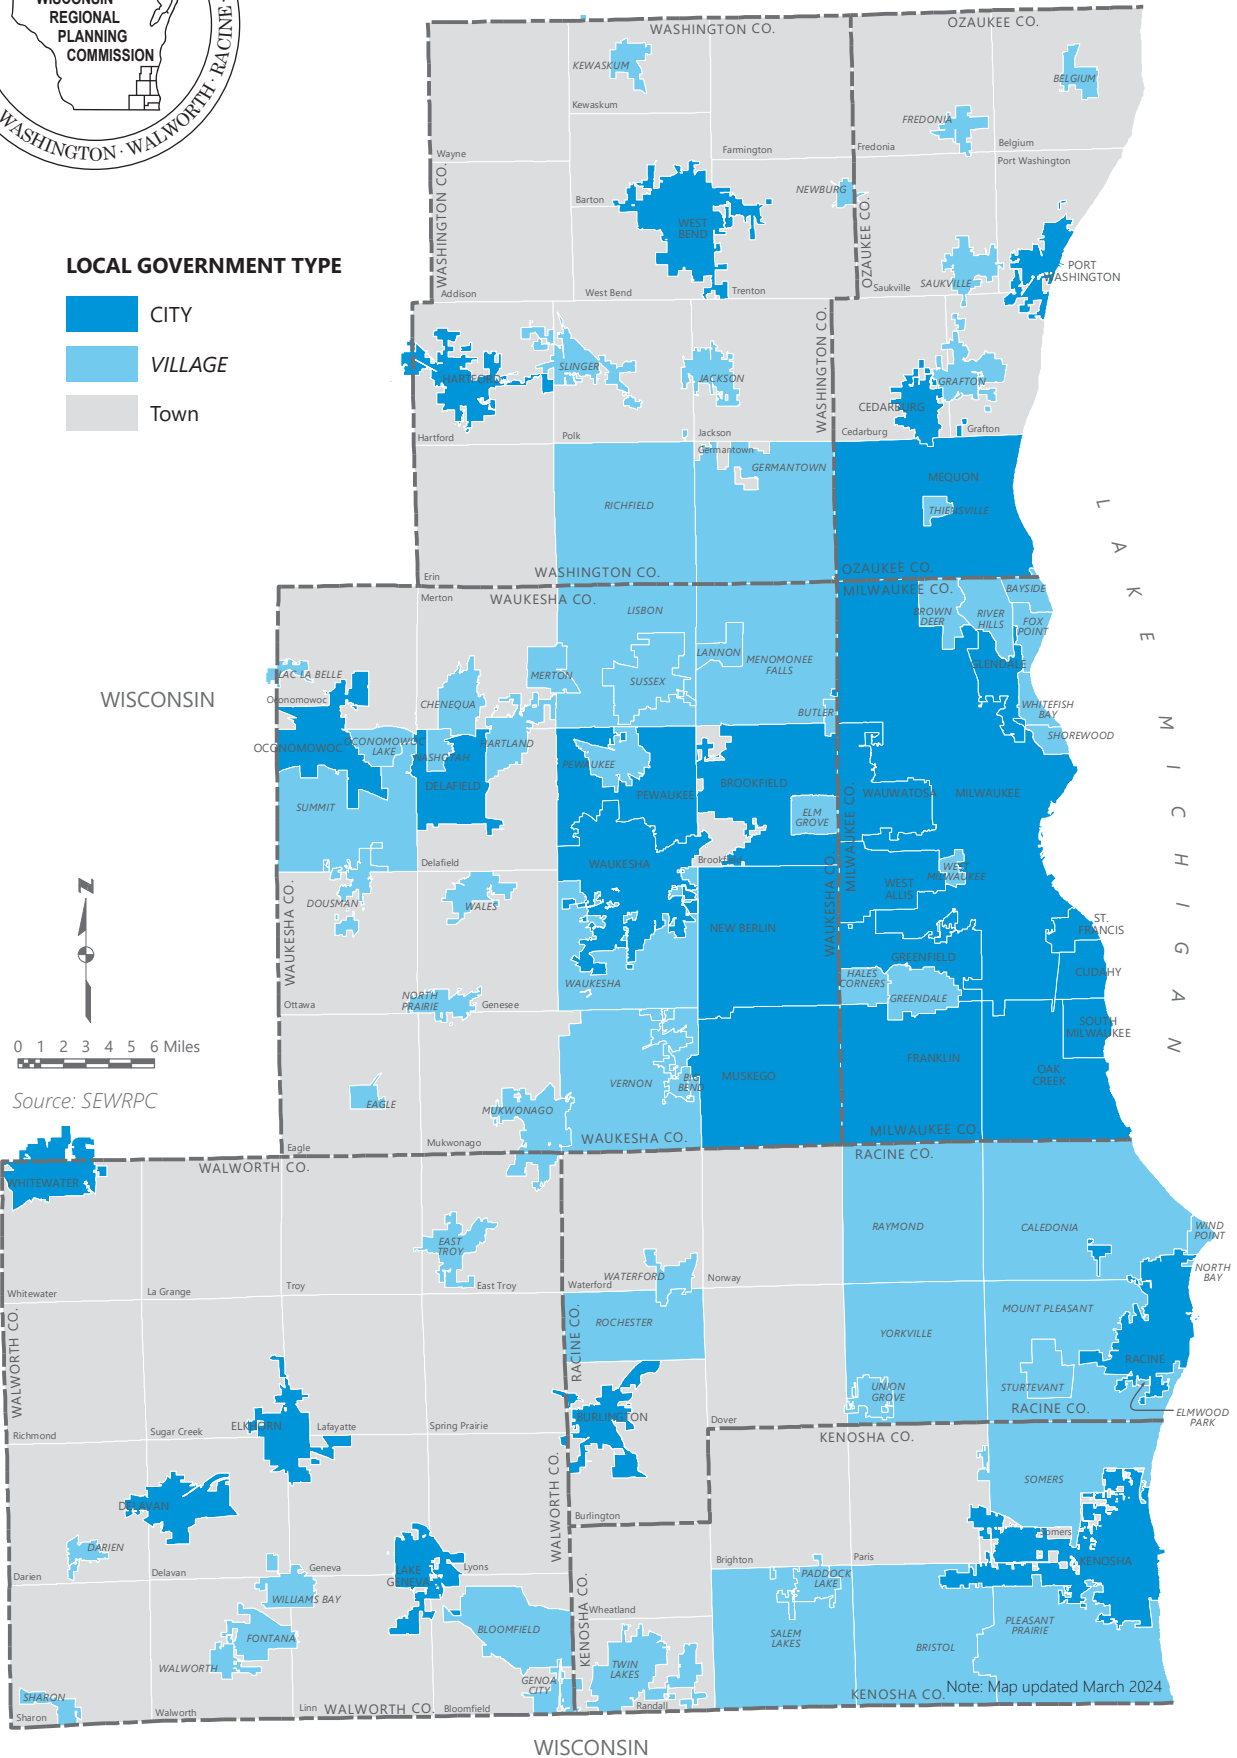

THE SOUTHEASTERN WISCONSIN REGION

LOCAL GOVERNMENT TYPE

- CITY
- VILLAGE
- Town

0 1 2 3 4 5 6 Miles

Source: SEWRPC

Note: Map updated March 2024