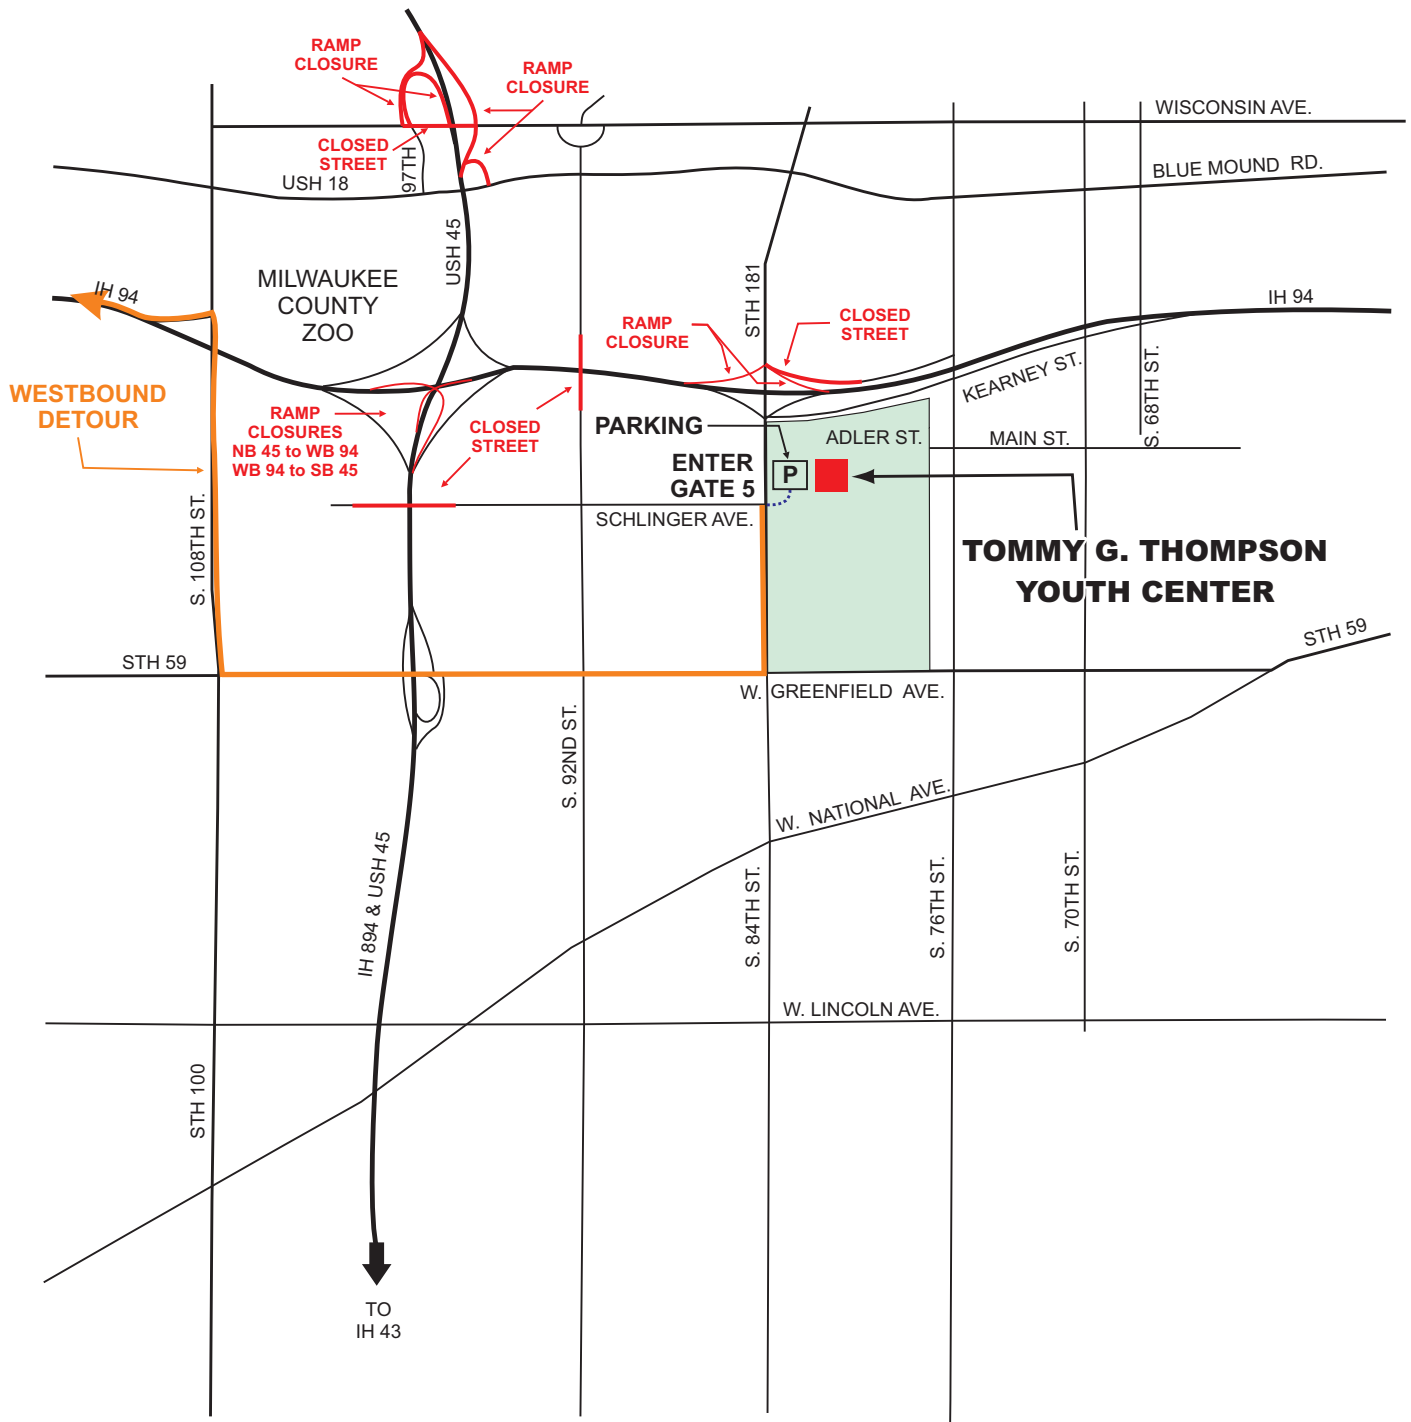

LOCATION MAP

(WITH RAMP AND STREET CLOSURES DUE TO CONSTRUCTION)

TOMMY G. THOMPSON YOUTH CENTER
MEETING ROOM 5
640 S. 84TH ST.
MILWAUKEE, WI 53214